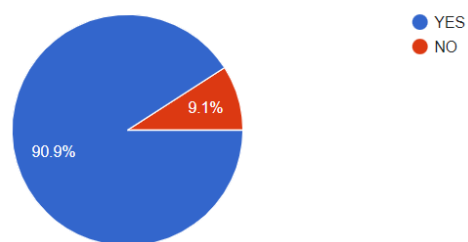

In the last 3 months, have you SHARED NEW METHODS AND THINKING in your organisation?

33 responses