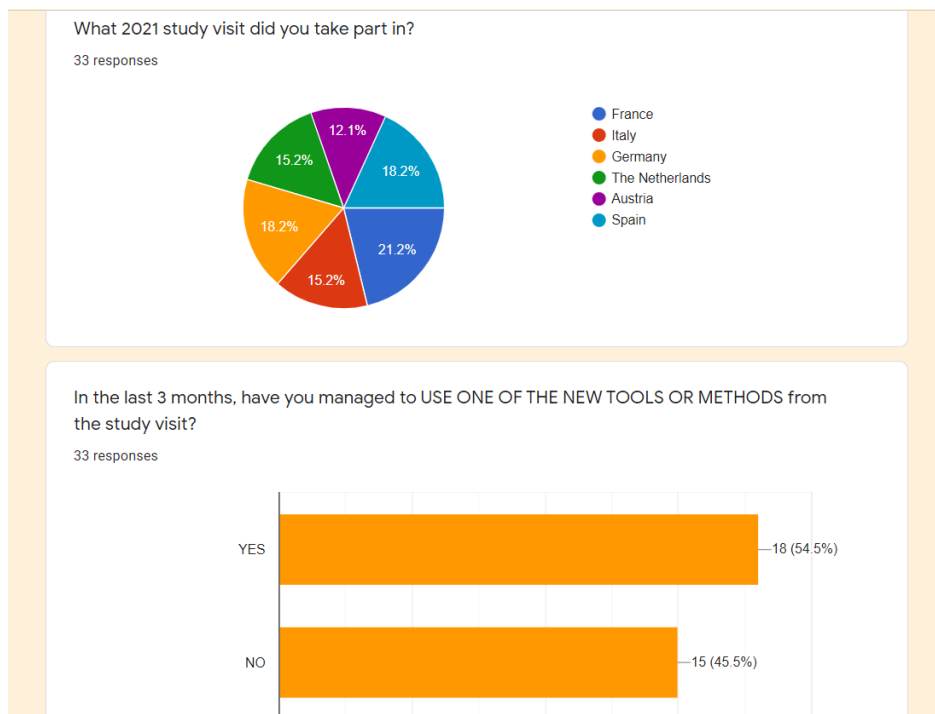

SUMMARY OF IMPACT ON 2021 PARTICIPANTS

After 45 participants took part in 6 study visits in 2021, 33 wrote back to us about the impact on their practice and thinking in non-formal adult education.

This is where they went, and what the statistics show.

IF YES, was it successful?

18 responses

In the last 3 months, have you CHANGED YOUR THINKING AND APPROACH to a part of your work as a result of the study visit?

33 responses

In the last 3 months, have you SHARED NEW METHODS AND THINKING in your organisation?