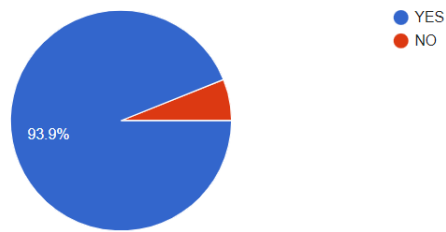

In the last 3 months, have you CHANGED YOUR THINKING AND APPROACH to a part of your work as a result of the study visit?

33 responses