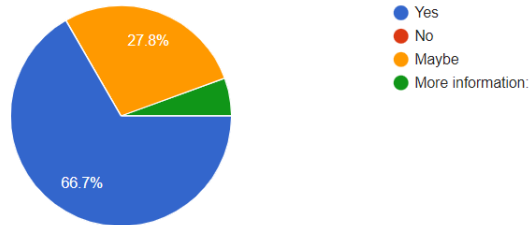

IF YES, was it successful?

18 responses